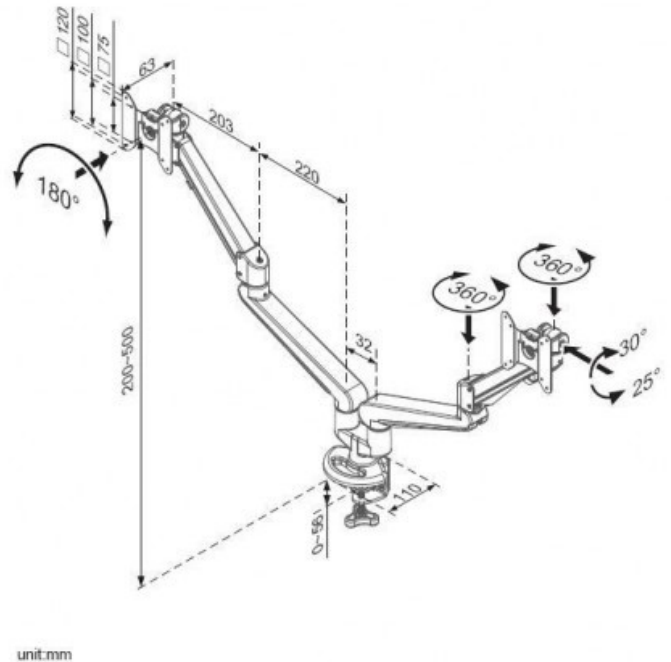

Ascend Double Gas Arm with Baby-c Clamp

Product Specification

Product code	CMS2091C-ED & CMS2483 - SILVER
*Weight capacity	3 – 8 kg per arm
**Maximum Screen Size	36"
Height adjustment range	200mm – 500mm from desktop
Max forward extension	600mm
VESA	75mm & 100mm VESA compliant
Movement	Height adjustment, tilt, swivel, rotation and reach

*Capacity may be reduced if monitor size is greater than 26" or depth is greater than 5.5cm

**Subject to weight being within range & VESA 75 x 75mm or 100 x 100mm, please refer to our measurements / line drawings and check with screen manufacturers measurements including bezel

Additional Information

Available for desktop of 18 / 20 / 25mm thickness

Integral cable management

2 screen gas assisted height adjustment

Lockable quick release VESA function

180° anti rotation feature

Over 90% of the aluminium alloy content is recycled